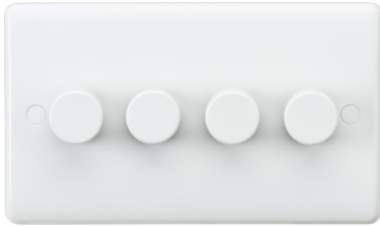

## DATASHEET

**CU2164**

**Curved Edge 4G 40-400W Dimmer**

[www.mlaccessories.co.uk](http://www.mlaccessories.co.uk)

<b>MLA PART CODE</b>	<b>CU2164</b>
<b>DESCRIPTION</b>	Curved Edge 4G 40-400W Dimmer
<b>NET WEIGHT (KG)</b>	0.244
<b>FINISH</b>	White
<b>DIMENSIONS (MM)</b>	Height - 86 Width - 146 Projection - 7
<b>MINIMUM MOUNTING BOX DEPTH</b>	35mm
<b>CONSTRUCTION</b>	Construction - Thermoset resin
<b>IP RATING</b>	IP20
<b>INPUT VOLTAGE</b>	230V 50Hz
<b>LOAD/MAX. LOAD</b>	40-400W (3-100W LED)
<b>TERMINAL CAPACITY</b>	2 x 1.0mm <sup>2</sup> or 2 x 1.5mm <sup>2</sup>
<b>ADDITIONAL FEATURES</b>	Leading Edge
<b>WARRANTY</b>	2year(s)
<b>MANUFACTURED IN ACCORDANCE WITH</b>	BS EN 60669-2
<b>ORIGIN OF MANUFACTURE</b>	China
<b>DECLARATION OF CONFORMITY (HELD ON FILE)</b>	Yes
<b>EAN</b>	5055832973263