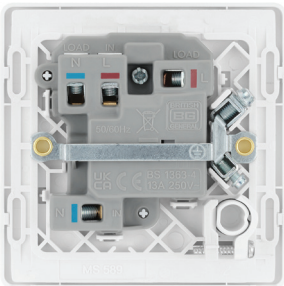

The modern screwless front plate is simple to clip on and off, so you can install or leave the base in place when decorating and clip the colour plate in place once the job is complete.

Features:

- Ideal for spur circuits and hardwired appliances
- Easy to install, supplied with fixing screws and installation instructions
- LED Indicator - flush fit, reliable, low power
- Flex outlet with removable blanking piece
- Colour coded terminals for easy identification
- Captive backed out terminal screws prevent screw loss
- Screwless front plate clips on and off easily, ideal for redecorating
- Double pole for peace of mind and safer installation

PCDBC54B

Colour Reference:

CL = Pearlescent White; MG = Matt Grey; DB = Matt Blue; SB = Satin Brass

BS = Brushed Steel; MB = Matt Black; CP = Polished Copper; BC = Black Chrome

Fused Connection Unit

Technical Specifications