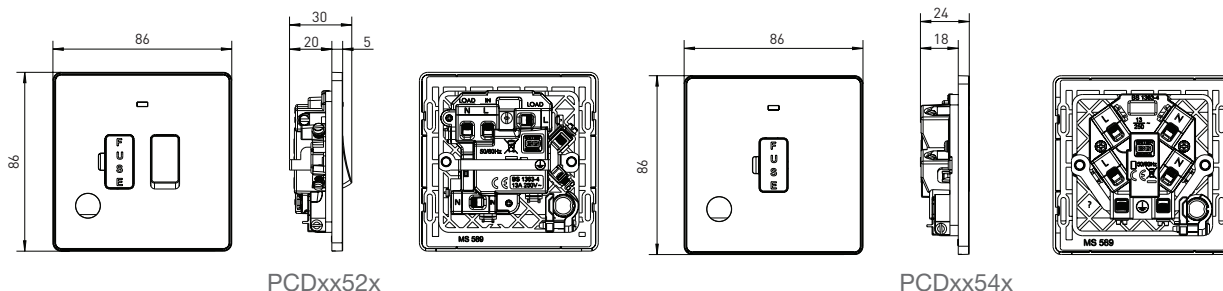

Fused Connection Unit

Technical Specifications

Standard(s)	BS 1363 Part 4
Rating	13 Amp
Voltage	250V AC
Terminal Capacity	3 x 2.5mm² 3 x 4.0mm² & 1 x 6.0mm²
RoHS Directive	Yes
WEEE Directive	Yes
Mounting Box Depth (Min)	35mm

Intertek
Lic No. 1015

Line Diagrams

PCDxx52x

PCDxx54x

Packaging Information

Cat No.	Description	Packaging Type			Pack Quantity			Barcode		
		Product	Inner Box	Outer Box	Each	Inner Box	Outer Box	Individual	Inner Box	Outer Box
PCDCL52W	SW FCU + LED - CL	Eco Blister	Colour Box	Carton	1	5	50	5050765192934	5050765193283	5050765193634
PCDBS52W	SW FCU + LED - BS	Eco Blister	Colour Box	Carton	1	5	50	5050765187770	5050765188098	5050765188418
PCDMG52B	SW FCU + LED - MG	Eco Blister	Colour Box	Carton	1	5	50	5050765184717	5050765185066	5050765185417
PCDMB52B	SW FCU + LED - MB	Eco Blister	Colour Box	Carton	1	5	50	5050765183666	5050765184014	5050765184366
PCDDB52B	SW FCU + LED - DB	Colour Box	Colour Box	Carton	1	/	/	5050765225038	/	/
PCDCP52B	SW FCU + LED - CP	Colour Box	Colour Box	Carton	1	/	/	5050765225960	/	/
PCDSB52B	SW FCU + LED - SB	Colour Box	Colour Box	Carton	1	/	/	5050765190831	/	/
PCDBC52B	SW FCU + LED - BC	Colour Box	Colour Box	Carton	1	/	/	5050765188739	/	/
PCDCL54W	UNSW FCU + LED - CL	Eco Blister	Colour Box	Carton	1	5	50	5050765192941	5050765193290	5050765193641
PCDBS54W	UNSW FCU + LED - BS	Eco Blister	Colour Box	Carton	1	5	50	5050765187787	5050765188104	5050765188425
PCDMG54B	UNSW FCU + LED - MG	Eco Blister	Colour Box	Carton	1	5	50	5050765184724	5050765185073	5050765185424
PCDMB54B	UNSW FCU + LED - MB	Eco Blister	Colour Box	Carton	1	5	50	5050765183673	5050765184021	5050765184373
PCDDB54B	UNSW FCU + LED - DB	Colour Box	Colour Box	Carton	1	/	/	5050765225045	/	/
PCDCP54B	UNSW FCU + LED - CP	Colour Box	Colour Box	Carton	1	/	/	5050765225977	/	/
PCDSB54B	UNSW FCU + LED - SB	Colour Box	Colour Box	Carton	1	/	/	5050765190848	/	/
PCDBC54B	UNSW FCU + LED - BC	Colour Box	Colour Box	Carton	1	/	/	5050765188746	/	/

Colour Reference:

CL = Pearlescent White; MG = Matt Grey; DB = Matt Blue; SB = Satin Brass

BS = Brushed Steel; MB = Matt Black; CP = Polished Copper; BC = Black Chrome

Weights & Dimensions

Cat No.	Description	Dimensions (H x W x D) cm				Weight (kg)				CBM (m³)
		Unpacked Product	Packed Product	Inner Box	Outer Box	Unpacked Product	Packed Product	Inner Box	Outer Box	Outer Box
PCDxx52x	SW FCU + LED (EB)	8.6 x 8.6 x 3.0	15.3 x 11.8 x 3.4	12.7 x 11.7 x 20.7	22.6 x 26.3 x 60.8	0.094	0.114	0.63	6.69	0.03614
PCDxx52x	SW FCU + LED (CB)	8.6 x 8.6 x 3.0	8.7 x 9.0 x 4.3	/	/	0.094	0.122	/	/	/
PCDxx54x	UNSW FCU + LED (EB)	8.6 x 8.6 x 2.4	15.3 x 11.8 x 3.4	12.7 x 11.7 x 20.7	22.6 x 26.3 x 60.8	0.105	0.125	0.69	7.25	0.03614
PCDxx54x	UNSW FCU + LED (CB)	8.6 x 8.6 x 2.4	8.7 x 9.0 x 4.3	/	/	0.105	0.133	/	/	/

Packaging Format:

(CB) = Colour Box; (EB) = Eco Blister