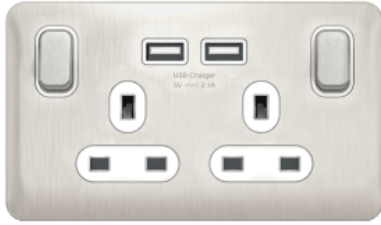

Product datasheet

Specifications

Lisse - Switched Socket - 2 gang - 13A SP 2USB Stainless Steel with White Inter

Local distributor code: 404916363 GGBL30202USBAWSSS

Main

Range	Lisse
Aesthetic name	Screwless deco
Product or component type	Switched socket with USB charger
Device presentation	Complete product
Outlet standard	British
Colour tint	Cover plate: stainless steel Interior: white
Earth circuit	Standard earth
Quantity per set	Set of 1
Type of packing	Bag

Complementary

Switch function	1-pole
Rated current	13 A at 250 V AC 50/60 Hz
Integrated connection type	2 USB port 5 V DC 2.1 A
Actuator	Rocker
Number of gangs	2 gangs
Pilot light	without LED
Fixing mode	Concealed screws
Connections - terminals	Screw terminals
Material	Stainless steel
Type of installation	Indoor
Depth	31 mm
Width	148 mm
Height	87 mm
Net weight	0.239 kg