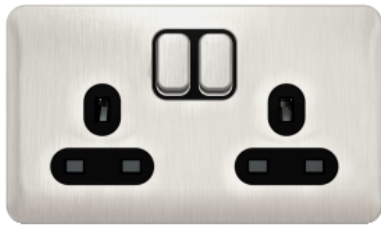

## Lisse - Switched Socket - 2 gang - 13A DP Stainless Steel with Black Interior

Local distributor code: 404915306 GGBL3020DBSS

### Main

Range	Lisse
Aesthetic name	Screwless deco
Product or component type	Switched socket
Device presentation	Complete product
Outlet standard	British
Colour tint	Interior: black Cover plate: stainless steel
Quantity per set	Set of 5
Type of packing	Box

### Complementary

Switch function	2-pole
Rated current	13 A at 250 V AC 50/60 Hz
Actuator	Rocker
Number of gangs	2 gangs
Pilot light	without LED
Fixing mode	Concealed screws
Connections - terminals	Screw terminals
Material	Stainless steel
Type of installation	Indoor
Depth	36 mm
Width	148 mm
Height	87 mm
Net weight	0.203 kg