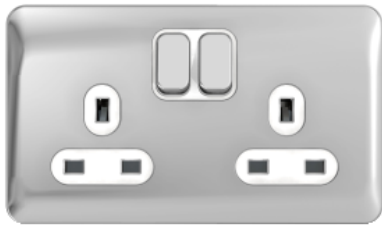

Product datasheet

Specifications

Lisse - Switched Socket - 2 gang - 13A DP Polished Chrome with White Interior

Local distributor code: 404915351 GGBL3020DWPC

Main

Range	Lisse
Aesthetic name	Screwless deco
Product or component type	Switched socket
Device presentation	Complete product
Outlet standard	British
Colour tint	Cover plate: polished chrome Interior: white
Quantity per set	Set of 5
Type of packing	Box

Complementary

Switch function	2-pole
Rated current	13 A at 250 V AC 50/60 Hz
Actuator	Rocker
Number of gangs	2 gangs
Pilot light	without LED
Fixing mode	Concealed screws
Connections - terminals	Screw terminals
Material	Stainless steel
Type of installation	Indoor
Depth	36 mm
Width	148 mm
Height	87 mm
Net weight	0.203 kg