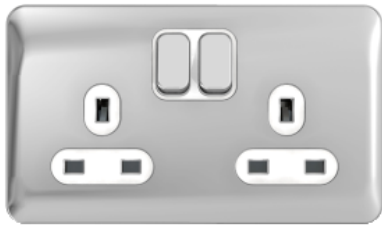

Product datasheet

Specifications

Lisse - Switched Socket - 2 gang - 13A Polished Chrome with white Interior

Local distributor code: 404915429 GGBL3020WPC

Main

Range	Lisse
Aesthetic name	Screwless deco
Product or component type	Switched socket
Device presentation	Complete product
Outlet standard	British
Colour tint	Cover plate: polished chrome Interior: white
Quantity per set	Set of 5
Type of packing	Box

Complementary

Switch function	1-pole
Rated current	13 A at 250 V AC 50/60 Hz
Actuator	Rocker
Number of gangs	2 gangs
Pilot light	without LED
Fixing mode	Concealed screws
Connections - terminals	Screw terminals
Material	Stainless steel
Type of installation	Indoor
Depth	36 mm
Width	148 mm
Height	87 mm
Net weight	0.198 kg