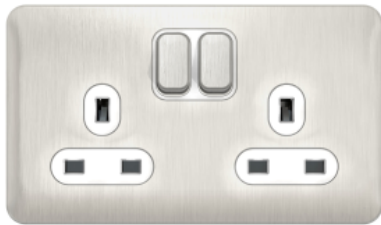

Product datasheet

Specifications

Lisse - Switched Socket - 2 gang - 13A Stainless Steel with White Interior

Local distributor code: 404915474 GGBL3020WSS

Main

Range	Lisse
Aesthetic name	Screwless deco
Product or component type	Switched socket
Device presentation	Complete product
Outlet standard	British
Colour tint	Cover plate: stainless steel Interior: white
Quantity per set	Set of 5
Type of packing	Box

Complementary

Switch function	1-pole
Rated current	13 A at 250 V AC 50/60 Hz
Actuator	Rocker
Number of gangs	2 gangs
Pilot light	without LED
Fixing mode	Concealed screws
Connections - terminals	Screw terminals
Material	Stainless steel
Type of installation	Indoor
Depth	36 mm
Width	148 mm
Height	87 mm
Net weight	0.198 kg