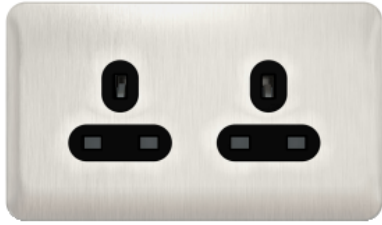

Product datasheet

Specifications

Lisse - Unswitched Socket - 2 gang - 13A Stainless Steel with Black Interior

Local distributor code: 404915704 GGBL3060BSSS

EAN Code : 3606481260161

Main

Range	Lisse
Aesthetic name	Screwless deco
Product or component type	Unswitched socket
Device presentation	Complete product
Outlet standard	British
Colour tint	Interior: black Cover plate: stainless steel
Quantity per set	Set of 1
Type of packing	Bag

Complementary

Switch function	1-pole
Rated current	13 A at 250 V AC 50/60 Hz
Actuator	Rocker
Number of gangs	2 gangs
Fixing mode	Concealed screws
Connections - terminals	Screw terminals
Material	Stainless steel
Type of installation	Indoor
Depth	22 mm
Width	148 mm
Height	87 mm
Net weight	0.184 kg