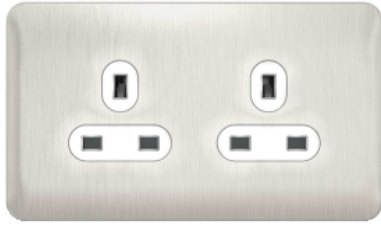

Product datasheet

Specifications

Lisse - Unswitched Socket - 2 gang - 13A Stainless Steel with White Interior

Local distributor code: 404915801 GGBL3060WSSS

EAN Code : 3606481298874

Main

Range	Lisse
Aesthetic name	Screwless deco
Product or component type	Unswitched socket
Device presentation	Complete product
Outlet standard	British
Colour tint	Cover plate: stainless steel Interior: white
Quantity per set	Set of 1
Type of packing	Bag

Complementary

Switch function	1-pole
Rated current	13 A at 250 V AC 50/60 Hz
Actuator	Rocker
Number of gangs	2 gangs
Fixing mode	Concealed screws
Connections - terminals	Screw terminals
Material	Stainless steel
Type of installation	Indoor
Depth	22 mm
Width	148 mm
Height	87 mm
Net weight	0.184 kg