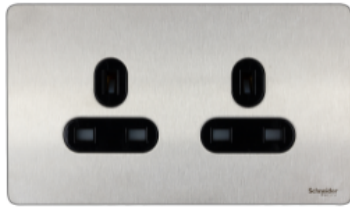

## Ultimate Screwless flat plate - unswitched socket - 2 gangs - stainless steel

Local distributor code: 386131606 GU3460BSS

### Main

Aesthetic name	Screwless flat plate
Product or component type	Socket-outlet
Rated current	13 A at 230 V AC 50 Hz
Fixing mode	By screws M3.5 x 30 mm
Colour tint	Stainless steel

### Complementary

Device presentation	Complete product
Outlet poles configuration	1P
Outlet standard description	3 pins
Outlet standard	British
Number of gangs	2 gangs
Earth circuit	Standard earth
Pilot light	Without neon indicator
Device mounting	Wall mounted
Connections - terminals	Screw terminal
Material	Steel
Quantity per set	Set of 1
Height	88 mm
Width	148 mm
Depth	26 mm