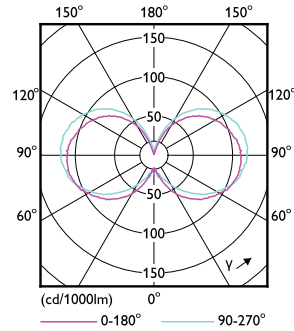

LEDbulb CLA WGD CRI90

Page 11

LEDbulb CLA 7W A60 E27 927 922 CL