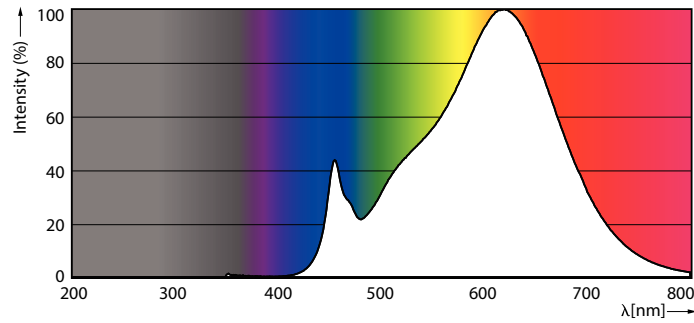

Photometric data

LEDbulb CLA 7W A60 E27 927 922 CL