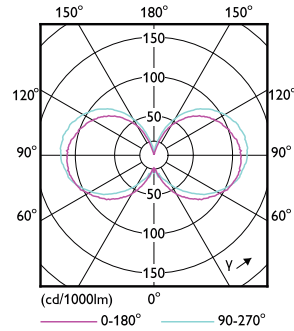

LEDbulb CLA WGD CRI90

LEDbulb CLA 5W A60 E27 927 922 CL