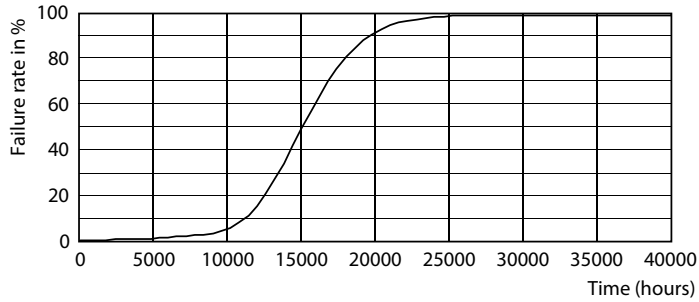

Classic filament LEDbulbs

Lifetime

15K LED

15K LMP