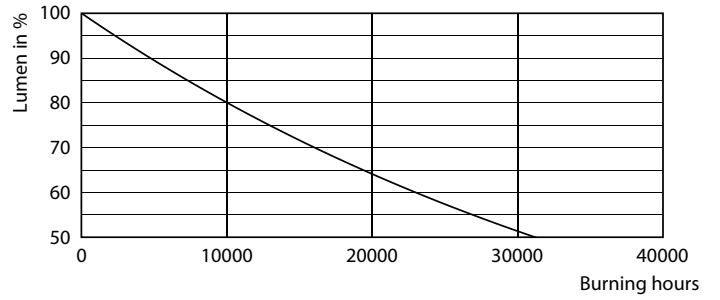

Classic filament LEDbulbs

Lifetime

15K LED

15K LMP