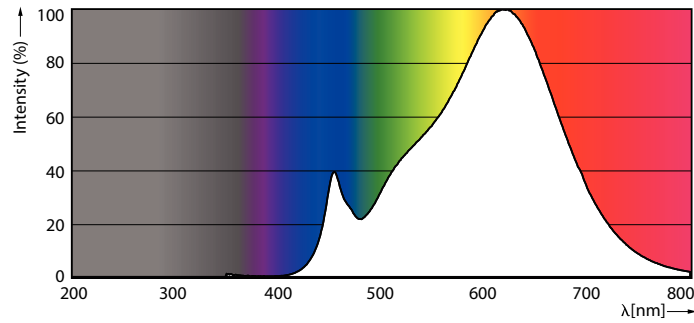

Photometric data

LEDbulb CLA 5W A60 E27 927 922 CL