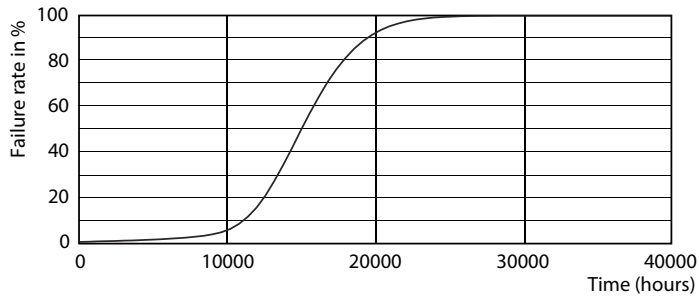

SceneSwitch LEDspot

Lifetime

SceneSwitch LED Lamps 50W GU10 827 36D SSW

SceneSwitch LED Lamps 50W GU10 827 36D SSW