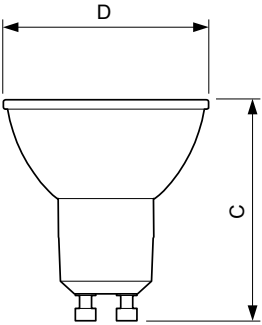

SceneSwitch LEDspot

EAN/UPC – product	8718699773632
Order code	77363200
SAP numerator – quantity per pack	1
Numerator – packs per outer box	4

SAP material	929001346055
SAP net weight (piece)	0.048 kg

Dimensional drawing

GU10 230V 5W-50W 345lm 36D GU10 Dim

Product	D	C
LED SceneSwitch 50W GU10 WW 36D RF ND SRT4	50 mm	54 mm

Photometric data

SceneSwitch LED Lamps 50W GU10 827 36D SSW