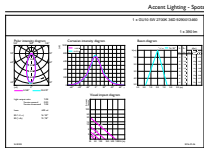

Photometric data

SceneSwitch LED Lamps 50W GU10 827 36D SSW