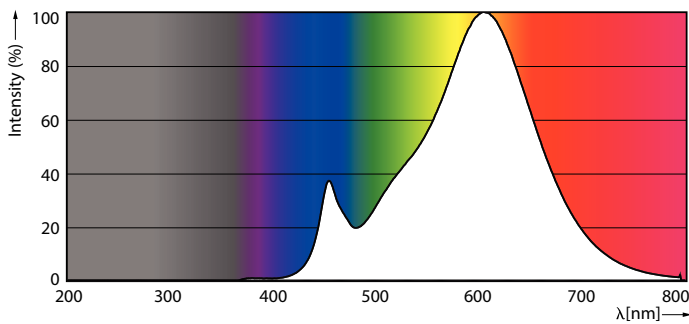

Product data

General Information	
Cap base	GU10 [GU10]
EU RoHS compliant	Yes
Nominal lifetime (nom.)	15000 h
Switching cycle	50,000X
Technical type	5;3.5;1.5-50-20-5W
Light Technical	
Colour Code	827/825/822 [CCT of 2,700 K/2,500 K/2,200 K]
Beam Angle (Nom)	36 °
Luminous flux (nom.)	345 lm
Luminous intensity (nom.)	600 cd
Colour designation	Warm/Extra Warm/Very Warm
Correlated Colour Temperature (Nom)	2200 2500 2700 K
Luminous efficacy (rated) (nom.)	69.00 lm/W
Colour consistency	<6
Colour rendering index (nom.)	80
LLMF at end of nominal lifetime (nom.)	70 %
Luminous flux in 90° cone (rated)	345 lm
Operating and Electrical	
Input frequency	50 to 60 Hz

Power (Rated) (Nom)	5 3.5 1.5 W
Lamp current (nom.)	43 mA
Starting time (nom.)	0.5 s
Warm-up time to 60% light (nom.)	0.5 s
Power factor (nom.)	0.5
Voltage (Nom)	220-240 V
Temperature	
T-Case maximum (nom.)	80 °C
Controls and Dimming	
Dimmable	No
Approval and Application	
Energy efficiency label (EEL)	A+
Suitable for accent lighting	Yes
Energy consumption kWh/1,000 hours	5 kWh
Product Data	
Full product code	871869977363200
Order product name	LED SceneSwitch 50W GU10 WW 36D RF ND SRT4

GU10 230V 5W-50W 345lm 36D GU10 Dim

Product	D	C
LED SceneSwitch 50W GU10 WW 36D RF ND SRT4	50 mm	54 mm

Photometric data

SceneSwitch LED Lamps 50W GU10 827 36D SSW

SceneSwitch LED Lamps 50W GU10 827 36D SSW