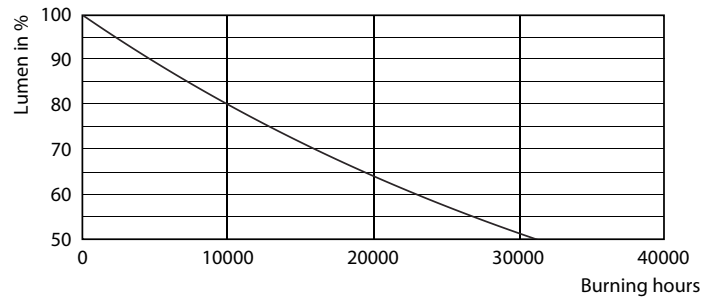

SceneSwitch LEDspot

Lifetime

SceneSwitch LED Lamps 50W GU10 827 36D SSW

SceneSwitch LED Lamps 50W GU10 827 36D SSW