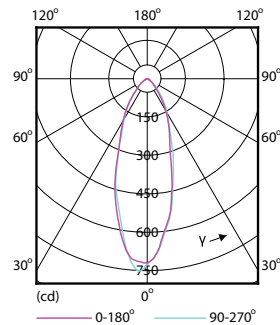

SceneSwitch LED Lamps 50W GU10 827 36D SSW