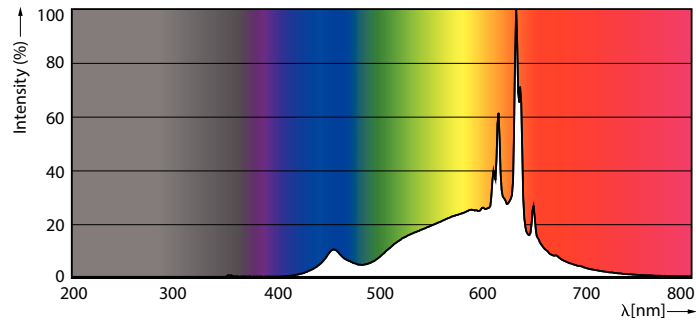

Photometric data

LEDbulb CLA 7W A60 E27 927 922 FR