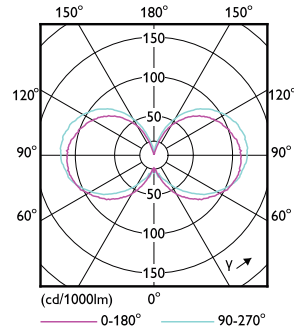

LEDbulb CLA WGD CRI90

© 2020 Philips Lighting B.V. Page 11

LEDbulb CLA 7W A60 E27 927 922 FR