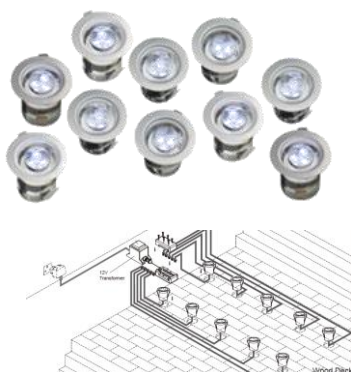

OUTDOOR

IP68 CIRCULAR LED PRE-WIRED KIT (3 SMD LEDS)

	5 fittings	10 fittings
Warm White 3000K	N/A	R3LED10SWW-01
Cool White 5000K	R3LED5S-01	R3LED10S-01
Blue	R3LED5S-07	R3LED10S-07
Diameter(mm):	30	30
Depth(mm):	25	25
Cut-out(mm):	22	22
Power per head(W):	0.36	0.36
Total Power (W):	1.8	3.6
IP Rating	Head:	68
	Junction box:	44
	Transformer:	44
	Warranty:	2
	Weight (Kg):	1.38
	Box Qty:	8

This high quality IP68 rated LED lighting kit utilises the latest energy efficient Surface Mount LED technology to provide a superb lighting effect whilst using the minimum electricity. Generally used outdoors for decking but also with indoor applications for installation in ceilings, stairs or plinths, it is used in domestic, commercial or retail installations to illuminate: